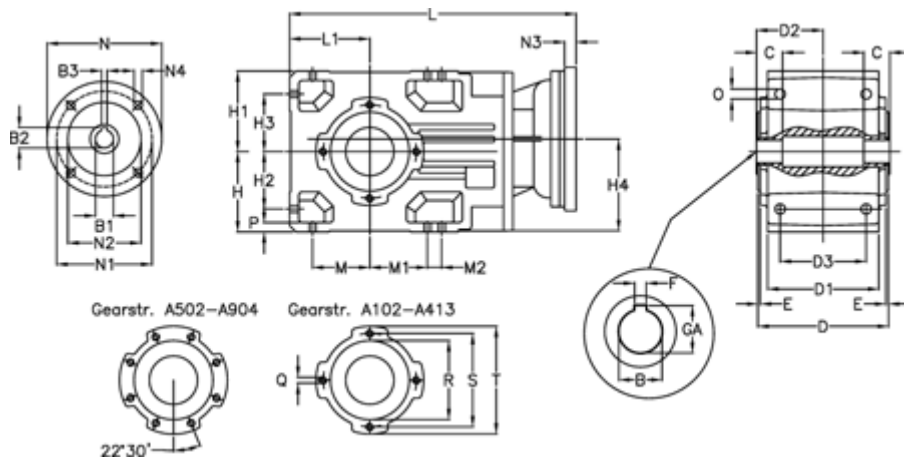

Article number: 296003522323225

Description: Bevel helical gearbox  
A353UH40-223,2-P71B5

## Measures

B = 40	D3 = 135	H3 = 73.0	N1 = 130	S = 130
B1 = 14	Description = A353 UH40-xx P71 B5	H4 = 114.0	N2 = 110	T = 150
B2 = 16.3	E = 3.5	L = 417.0	N3 = 5	
B3 = 5	F = 12	L1 = 100	N4 = M8x16	
C = 70	GA = 43.3	M = 73.0	O = 12.0	
D = 173	H = 100	M1 = 73.0	P = 11	
D1 = 166	H1 = 100	M2 = 11	Q = M10x17	
D2 = 88.5	H2 = 73.0	N = 160	R = 110	